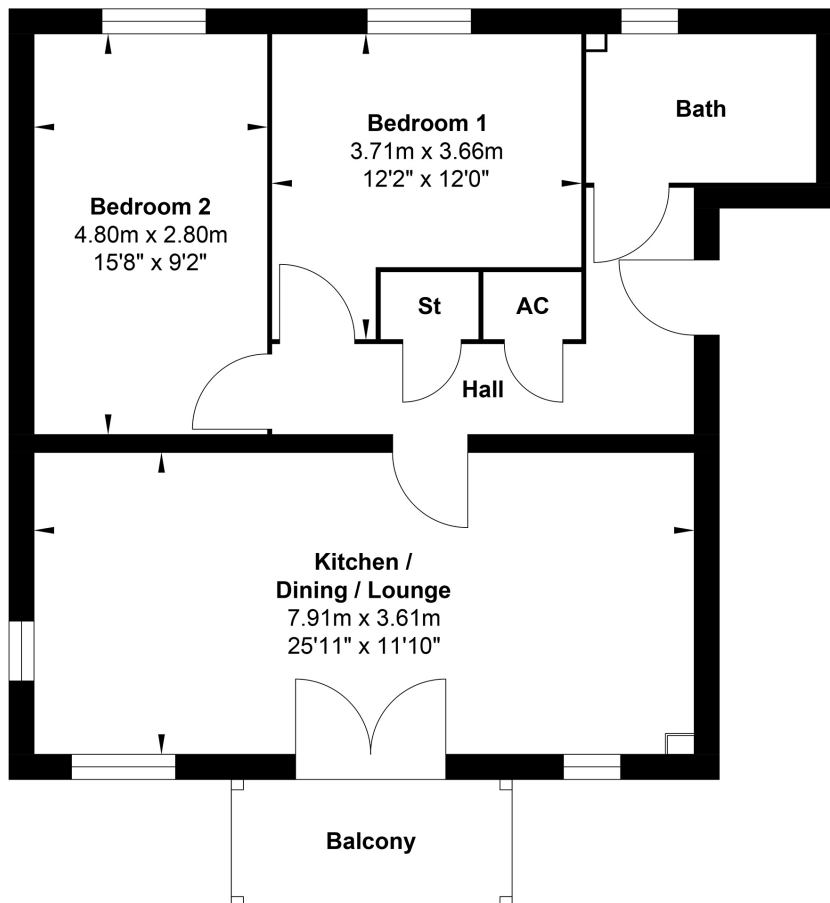

Appledore Green

PLOTS 4 & 6

KEY - S Stairs C Cupboard A/C Airing cupboard W Wardrobe WC Cloakroom

Whilst every attempt has been made to ensure the accuracy of the floor plan contained here, measurements of doors, windows, rooms and any other items are approximate and no responsibility is taken for any error, omission, or mis-statement. This plan is for illustrative purposes only and should be used as such by any prospective purchaser. The services, systems and appliances shown have not been tested and no guarantee as to their operability or efficiency can be given.