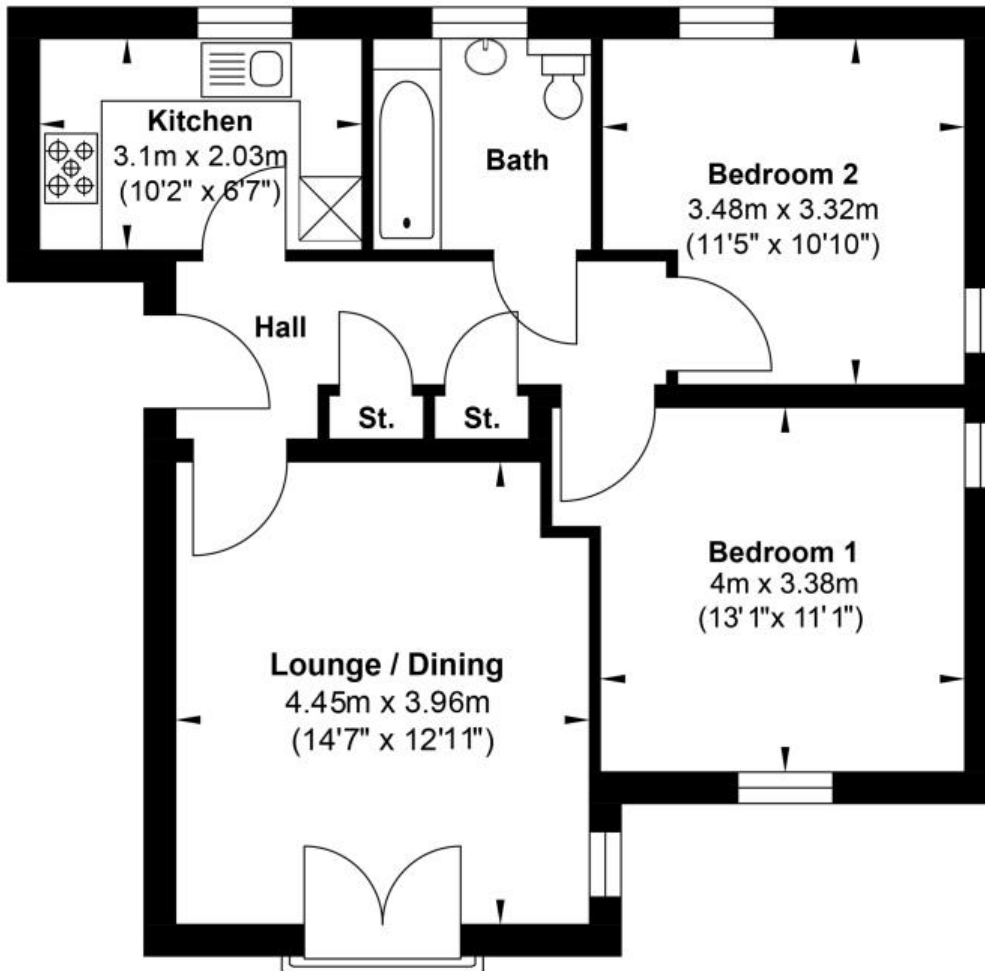

Heathfield Nook

PLOT 140

Plot 140

First Floor

Gross Internal Floor Area : 61.81 m2 ... 665.31 ft2

This floor plan is for illustrative purposes and layout guidance only. It is not drawn to scale. Dimensions should not be used for carpet or flooring sizes and are not intended to form part of any contract.