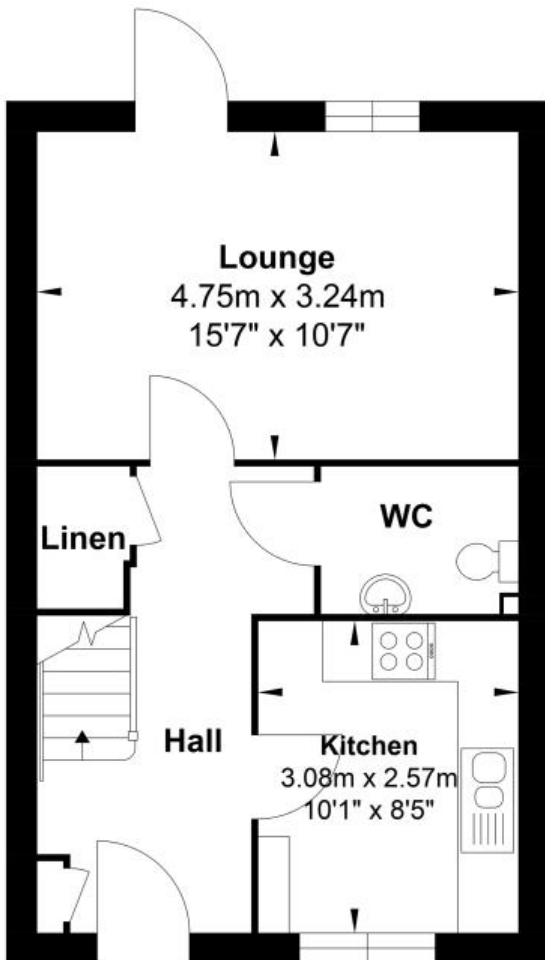

The Lees

BEDROOMS
2
BEDROOMS

PLOT 175, 205, 208, 209 (AS) 174, 206, 207 (OPP)

Ground Floor

First Floor

Gross Internal Floor Area : 75.16 m2 ... 809.01 ft2

KEY - S Stairs C Cupboard A/C Airing cupboard W Wardrobe WC Cloakroom

Whilst every attempt has been made to ensure the accuracy of the floor plan contained here, measurements of doors, windows, rooms and any other items are approximate and no responsibility is taken for any error, omission, or mis-statement. This plan is for illustrative purposes only and should be used as such by any prospective purchaser. The services, systems and appliances shown have not been tested and no guarantee as to their operability or efficiency can be given.