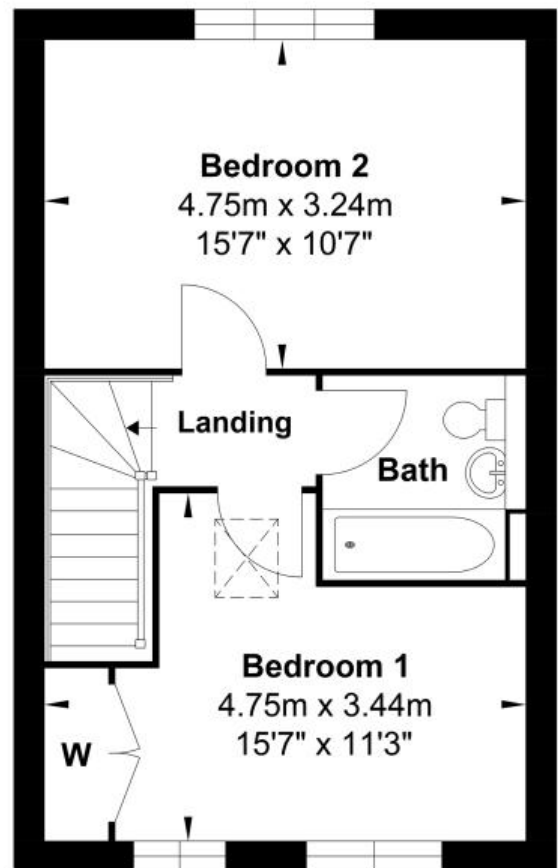

The Lees

BEDROOMS
2
BEDROOMS

PLOT 175, 205, 208, 209 (AS) 174, 206, 207 (OPP)

Ground Floor

First Floor

Gross Internal Floor Area : 75.16 m2 ... 809.01 ft2

KEY - S Stairs C Cupboard A/C Airing cupboard W Wardrobe WC Cloakroom

Whilst every attempt has been made to ensure the accuracy of the floor plan contained here, measurements of doors, windows, rooms and any other items are approximate and no responsibility is taken for any error, omission, or mis-statement. This plan is for illustrative purposes only and should be used as such by any prospective purchaser. The services, systems and appliances shown have not been tested and no guarantee as to their operability or efficiency can be given.