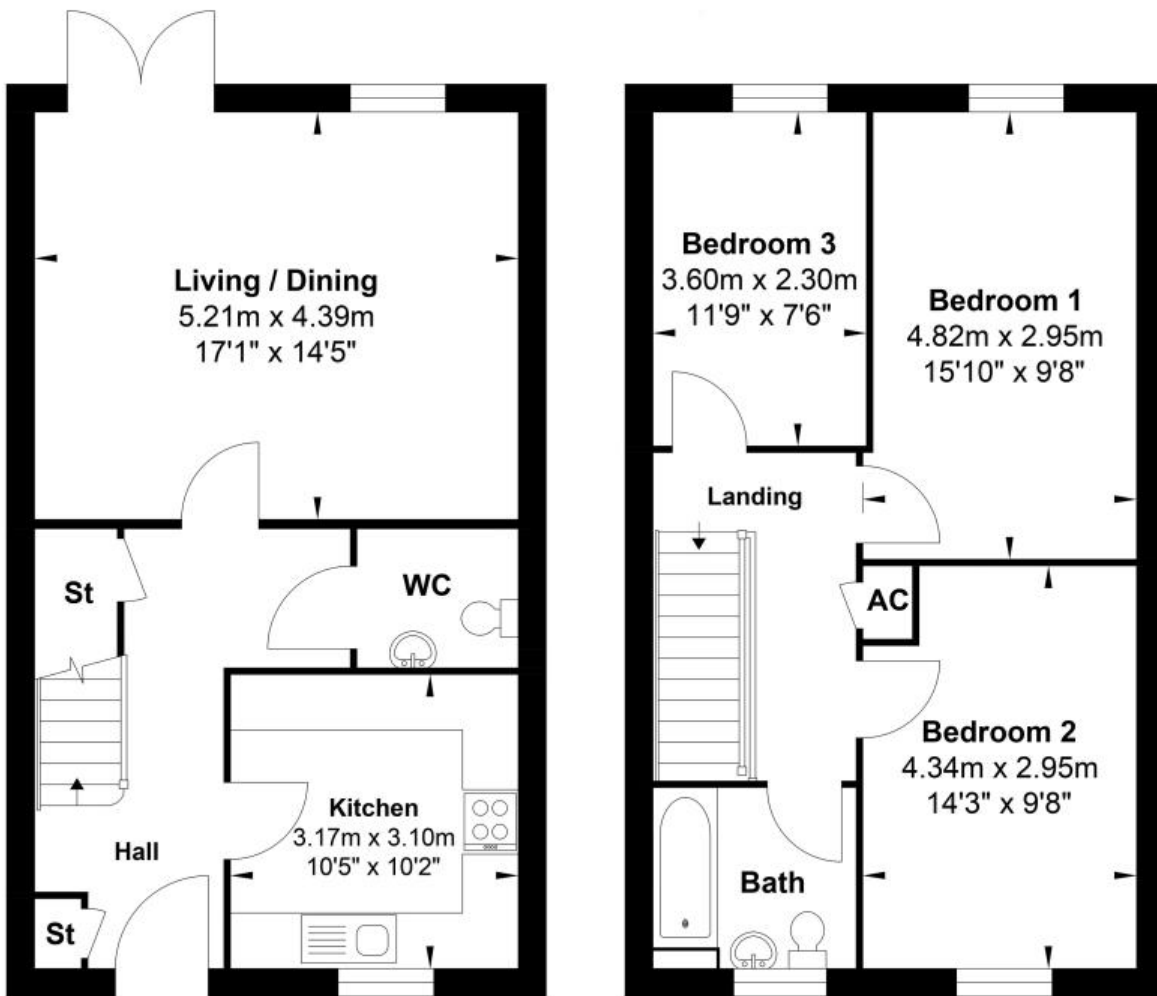

Oak Farm Meadow

BED ROOMS
3
BED ROOMS

PLOT 38, 42, 44 (AS) 37, 41, 43 (OPP)

Ground Floor

First Floor

Gross Internal Floor Area : 94.88 m2 ... 1021 ft2

KEY - S Stairs C Cupboard A/C Airing cupboard W Wardrobe WC Cloakroom

Whilst every attempt has been made to ensure the accuracy of the floor plan contained here, measurements of doors, windows, rooms and any other items are approximate and no responsibility is taken for any error, omission, or mis-statement. This plan is for illustrative purposes only and should be used as such by any prospective purchaser. The services, systems and appliances shown have not been tested and no guarantee as to their operability or efficiency can be given.