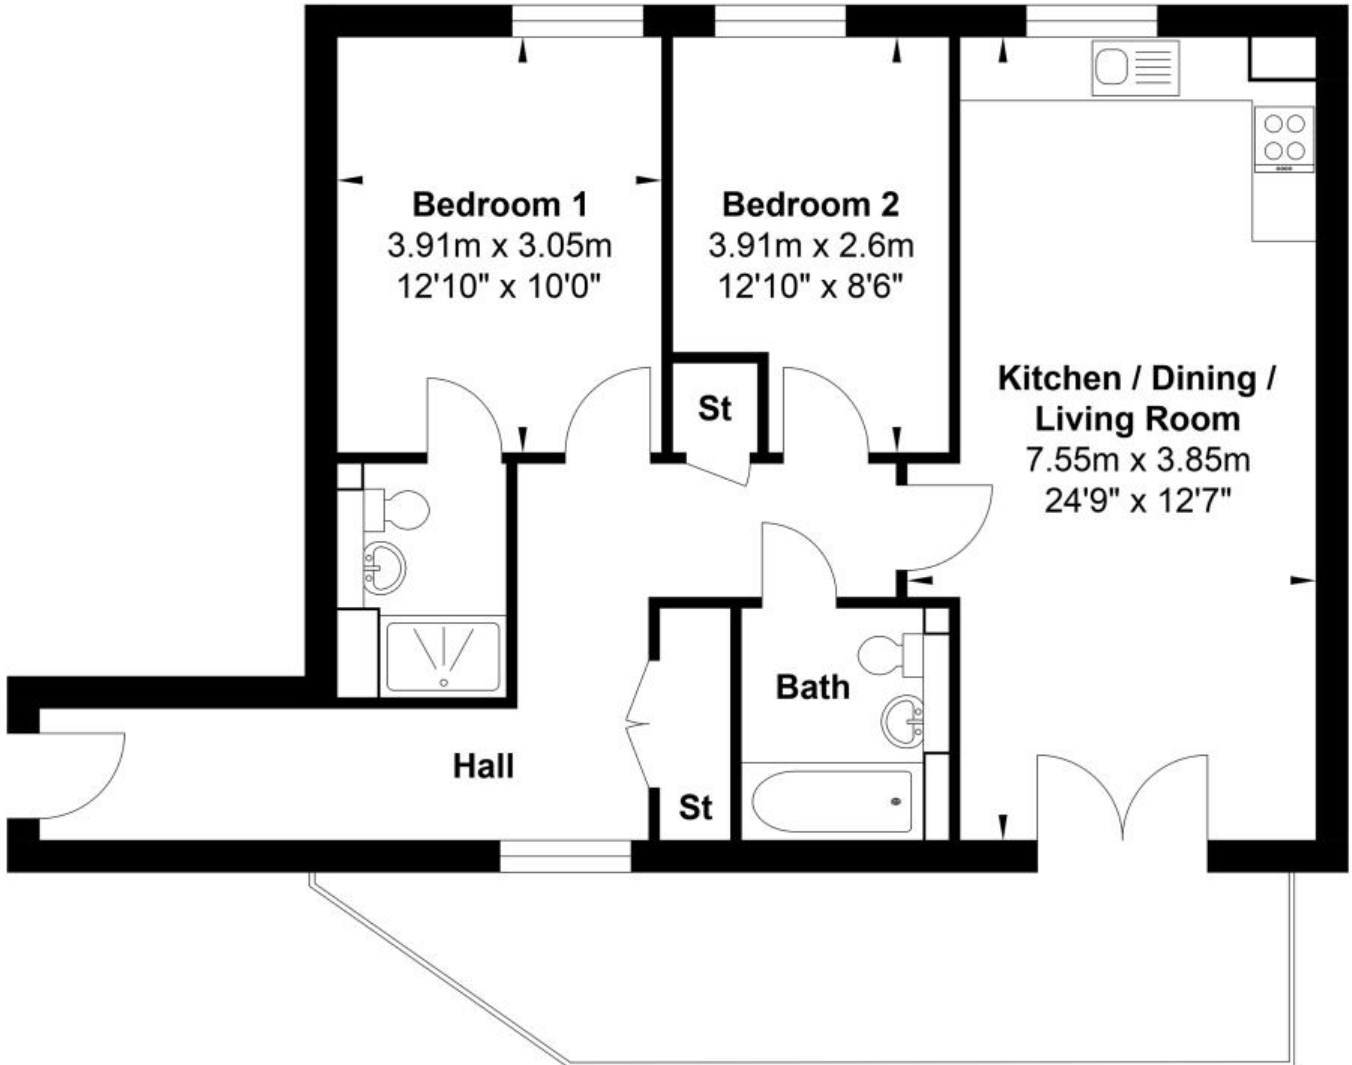

# Riverwell

PLOT 97 & 88

BEDROOMS  
2  
BEDROOMS

KEY - S Stairs C Cupboard A/C Airing cupboard W Wardrobe WC Cloakroom

Whilst every attempt has been made to ensure the accuracy of the floor plan contained here, measurements of doors, windows, rooms and any other items are approximate and no responsibility is taken for any error, omission, or mis-statement. This plan is for illustrative purposes only and should be used as such by any prospective purchaser. The services, systems and appliances shown have not been tested and no guarantee as to their operability or efficiency can be given.