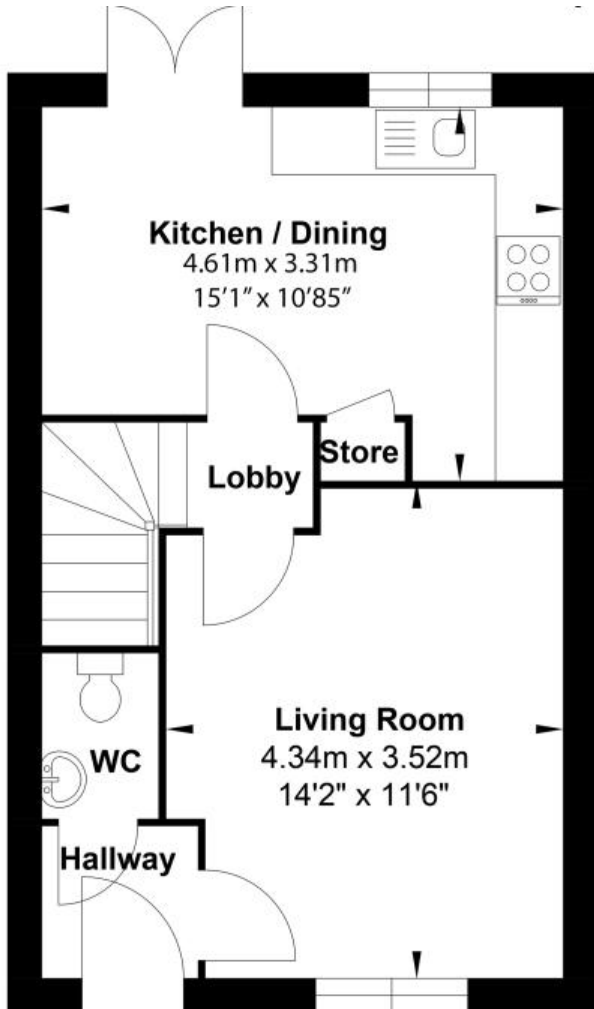

# Bassingbourne Fields

BED ROOMS  
3  
BED ROOMS

PLOT 24 (AS) 25 (OFF)

**Ground Floor**

**First Floor**

Gross Internal Floor Area : 71.32 m2 ... 767.68 ft2

KEY - S Stairs C Cupboard A/C Airing cupboard W Wardrobe WC Cloakroom

Whilst every attempt has been made to ensure the accuracy of the floor plan contained here, measurements of doors, windows, rooms and any other items are approximate and no responsibility is taken for any error, omission, or mis-statement. This plan is for illustrative purposes only and should be used as such by any prospective purchaser. The services, systems and appliances shown have not been tested and no guarantee as to their operability or efficiency can be given.