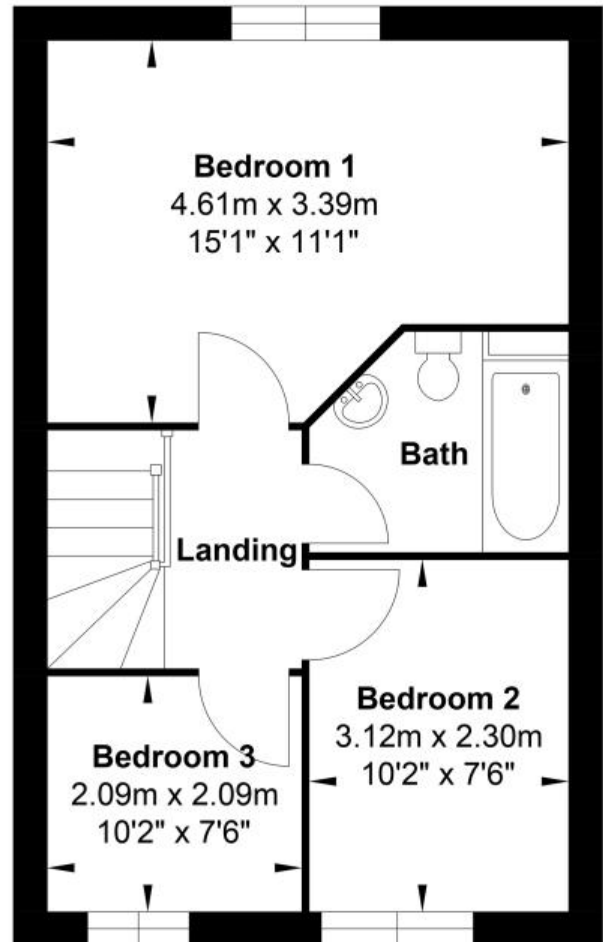

# Bassingbourne Fields

BED ROOMS  
3  
BED ROOMS

PLOT 24 (AS) 25 (OFF)

**Ground Floor**

**First Floor**

Gross Internal Floor Area : 71.32 m2 ... 767.68 ft2

KEY - S Stairs C Cupboard A/C Airing cupboard W Wardrobe WC Cloakroom

Whilst every attempt has been made to ensure the accuracy of the floor plan contained here, measurements of doors, windows, rooms and any other items are approximate and no responsibility is taken for any error, omission, or mis-statement. This plan is for illustrative purposes only and should be used as such by any prospective purchaser. The services, systems and appliances shown have not been tested and no guarantee as to their operability or efficiency can be given.