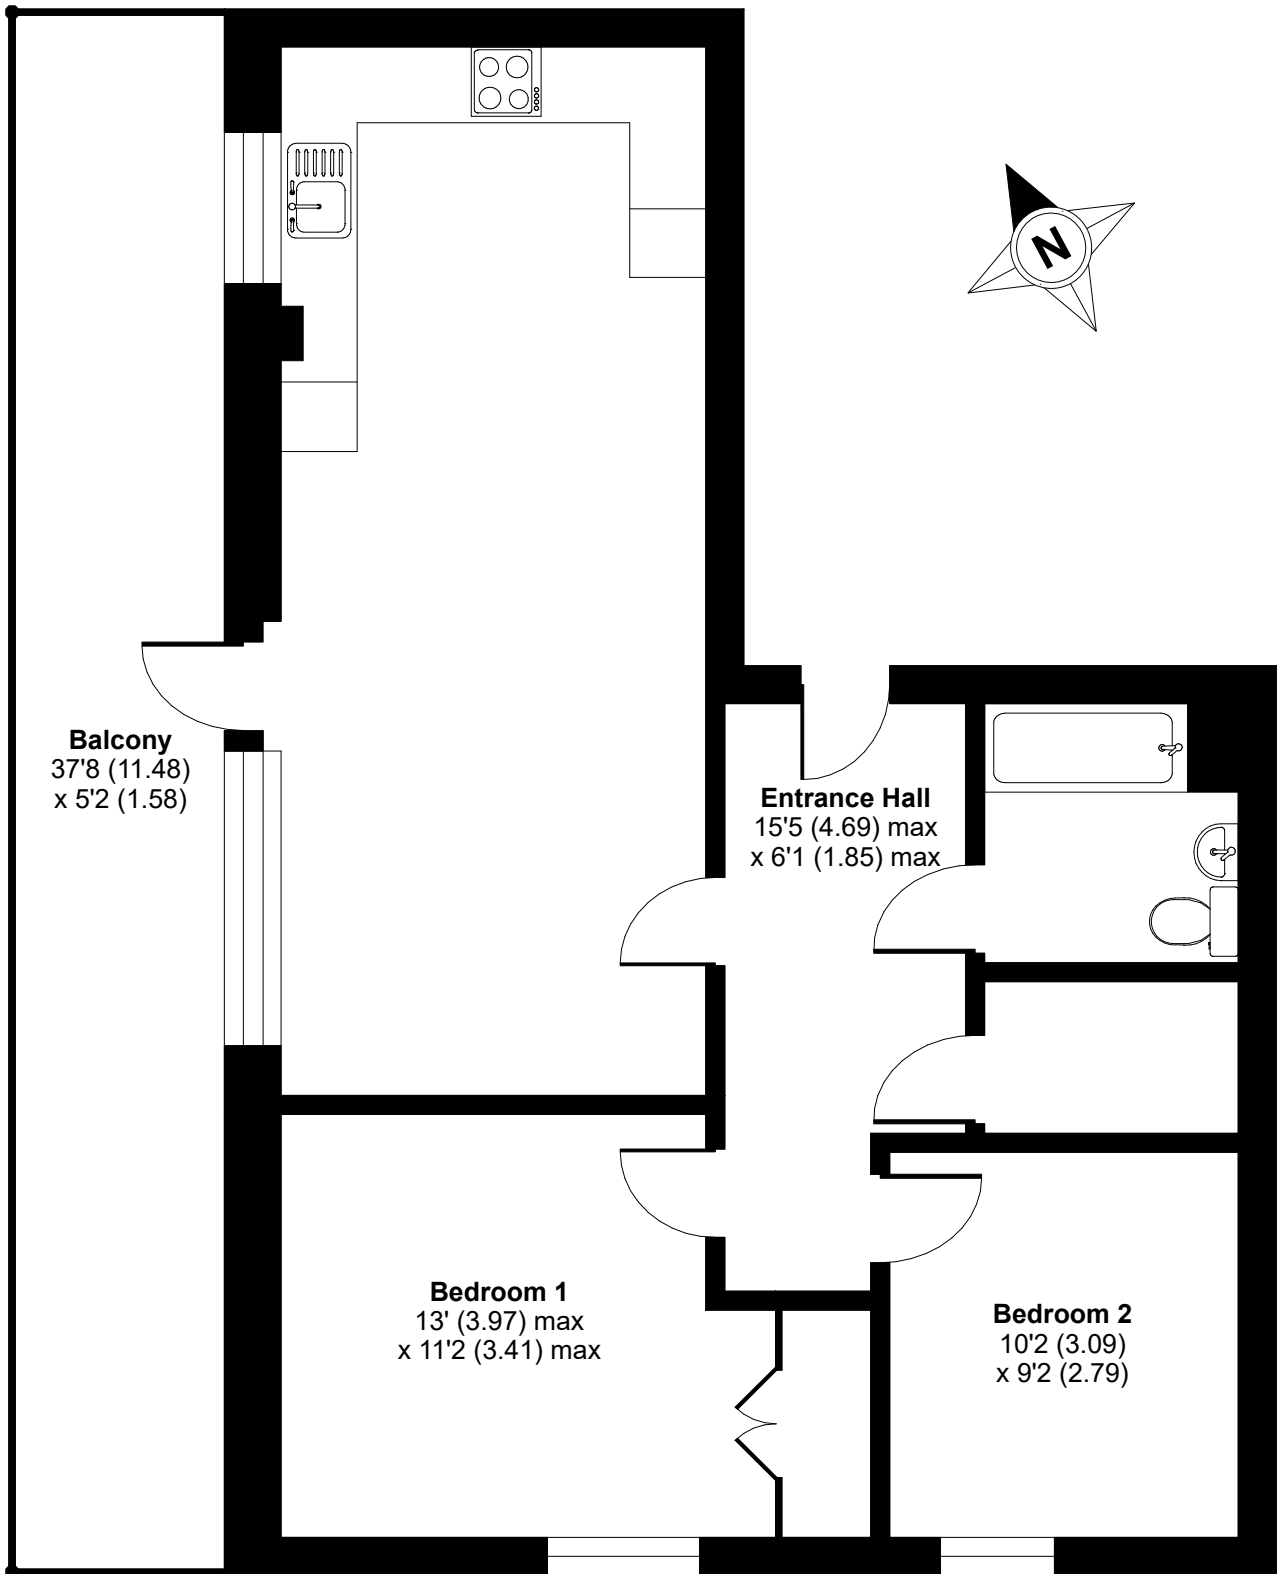

Fountains Close, Feltham, TW13

Approximate Area = 747 sq ft / 69.3 sq m

For identification only - Not to scale

SECOND FLOOR