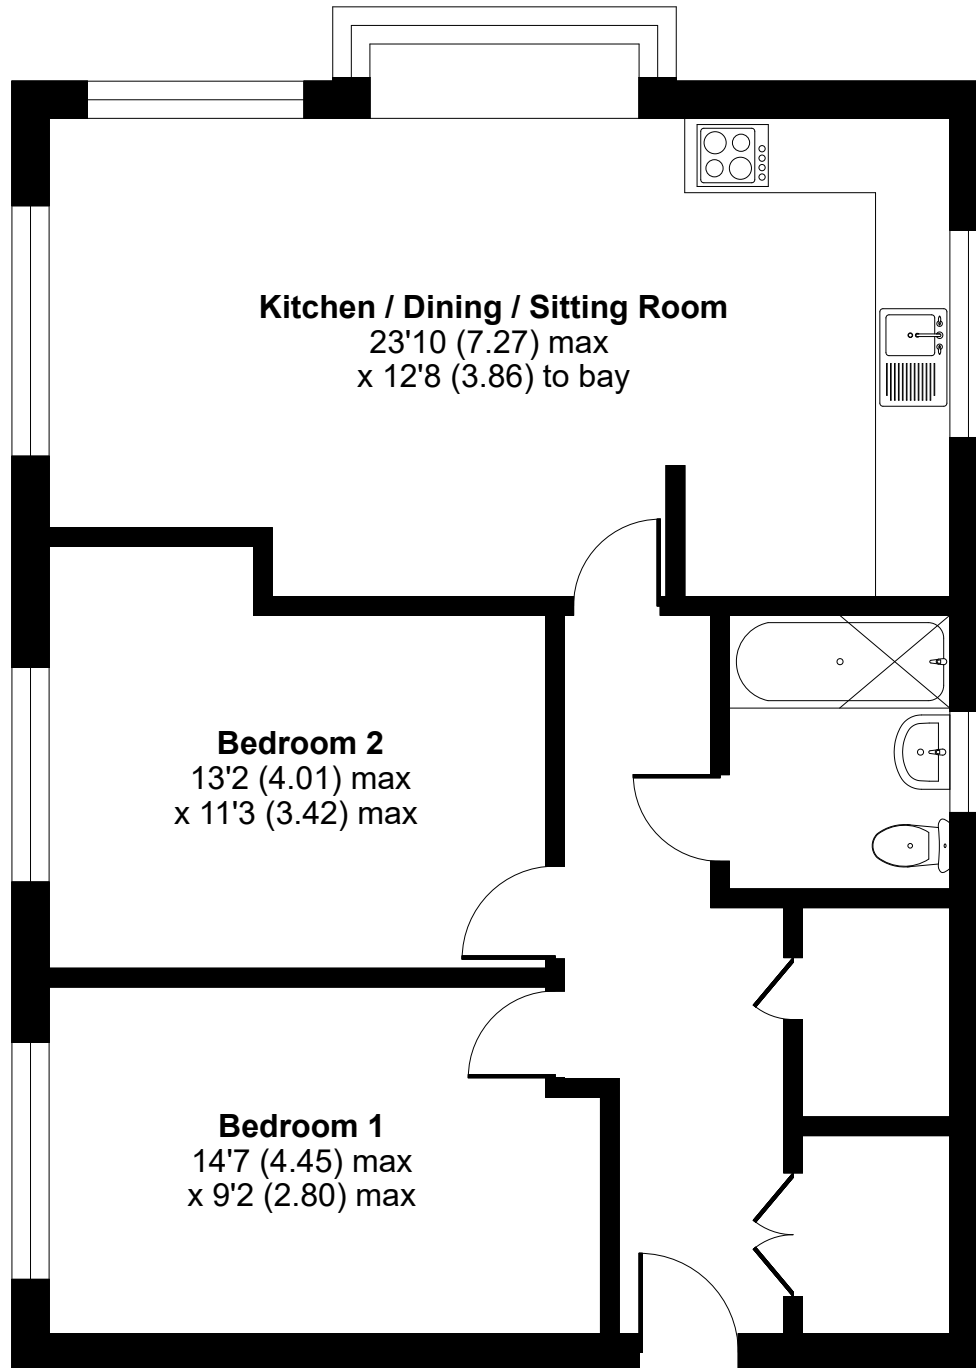

Howlett Place, Cressing, Braintree, CM77

Approximate Area = 782 sq ft / 72.6 sq m

For identification only - Not to scale

GROUND FLOOR