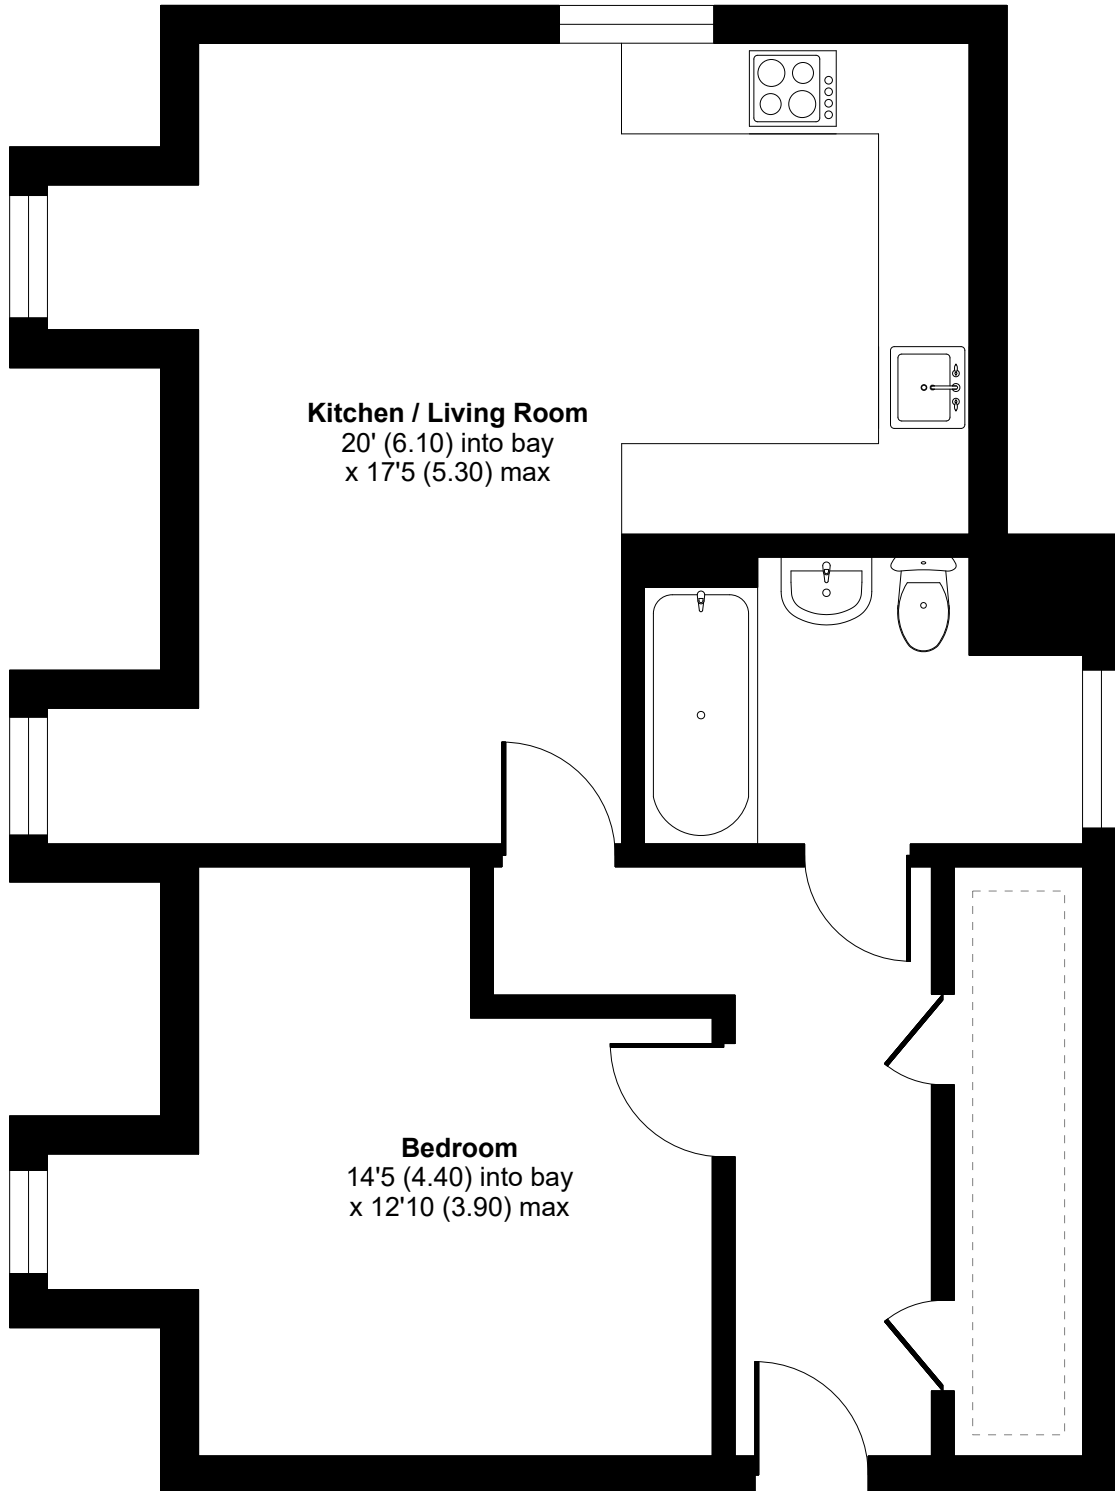

# Howlett Place, Cressing, Braintree, CM77

Approximate Area = 547 sq ft / 50.8 sq m

Limited Use Area(s) = 43 sq ft / 3.9 sq m

Total = 590 sq ft / 54.7 sq m

For identification only - Not to scale

Denotes restricted  
head height

**SECOND FLOOR**