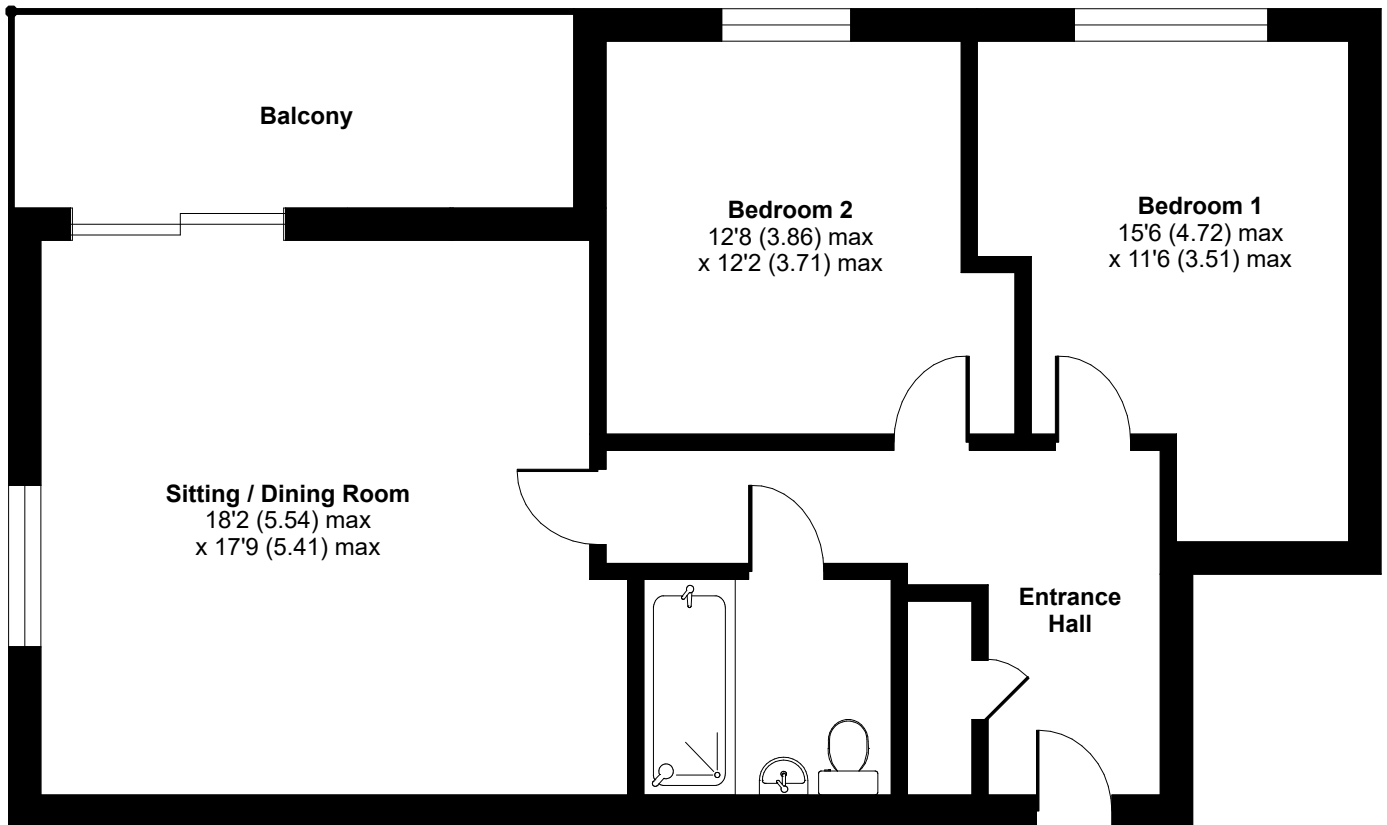

Cunard Square, Chelmsford, CM1

Approximate Area = 791 sq ft / 73.4 sq m

For identification only - Not to scale

FIRST FLOOR