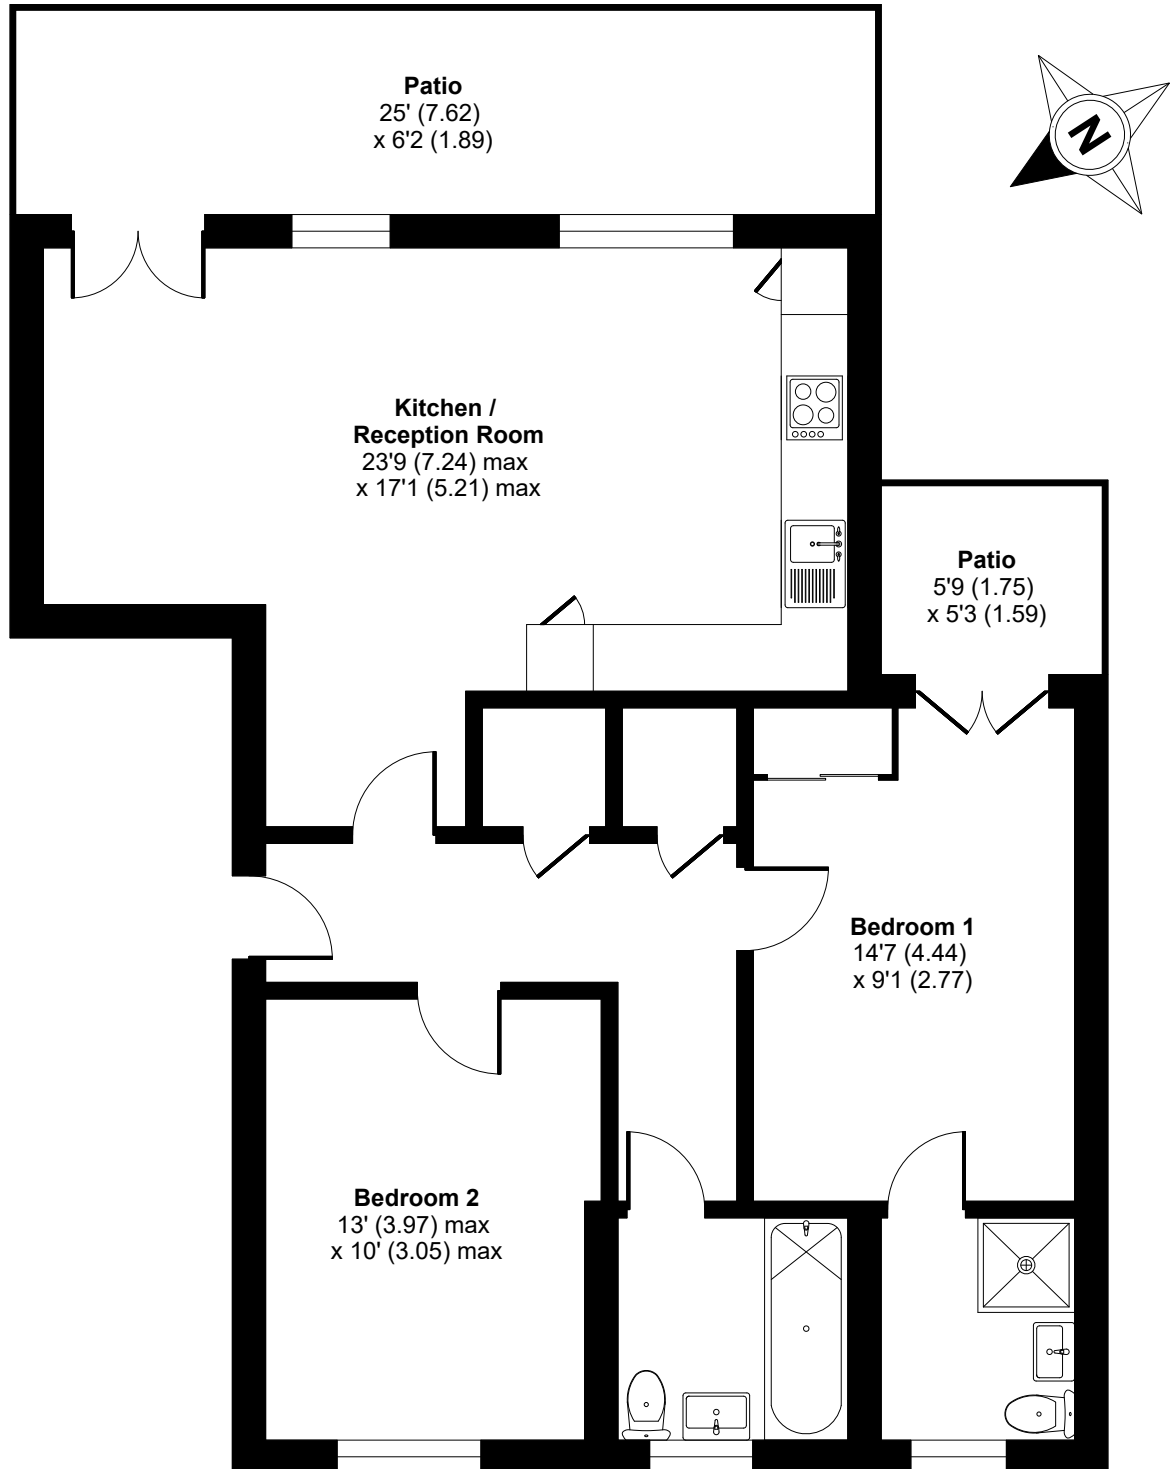

Montacute Road, New Addington, Croydon, CR0

Approximate Area = 819 sq ft / 76 sq m

For identification only - Not to scale

GROUND FLOOR